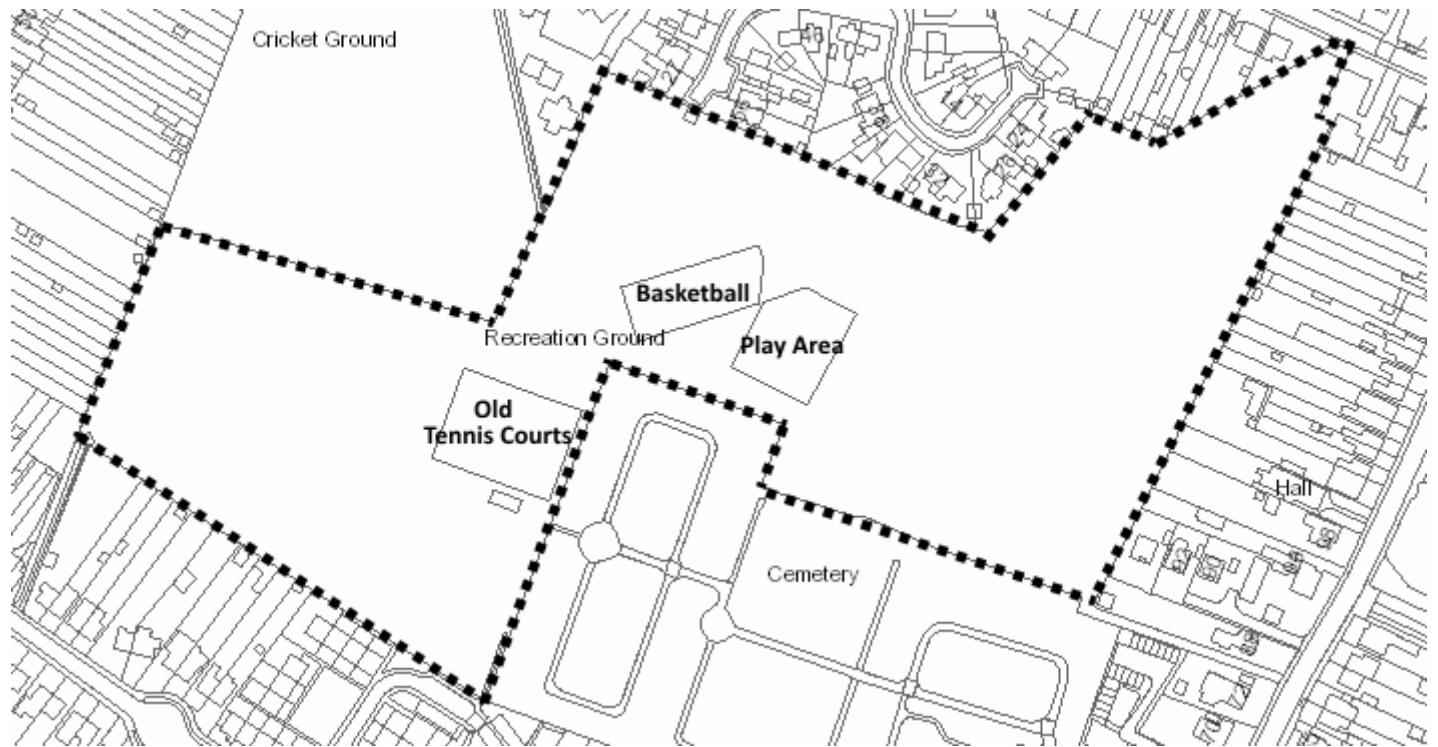

WHAT WOULD YOU LIKE TO SEE ON WILLESBOROUGH RECREATION GROUND?

Many residents have said that they would like to see more than just cut grass on the Rec - we are looking for ideas. Please discuss with friends/neighbours/family and let us know what you think, by ticking your favourite option(s) and/or writing any other suggestions in the box below. You can also mark suggestion on the plan, above.

- Meadow Area (Uncut area sown with wild flowers (good for bees etc.))
- Community Orchard (An area with fruit and nut trees)
- Paved pathways (for disabled, parents with pushchairs, cyclists etc.)
- Football pitches (or other sport facilities - enter suggestions below)
- Exercise machines
- Seats, Benches, Picnic tables, Shelters etc.